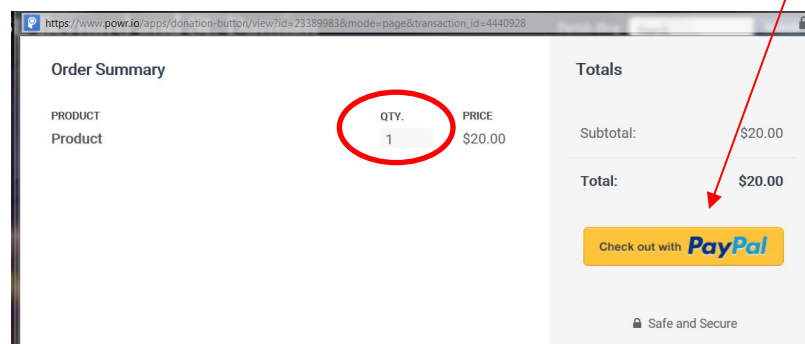

Online Donation Instructions

1. Click the Donate Now button under your parish name to make a donation through PayPal or a credit card through Pay Pal.

2. On the next page, you will see that you can make safe and secure donations in increments of \$20.00 by changing the Quantity field. Once you have updated the quantity, hit the Tab key to update the amount. Next, click on the Check out with PayPal button.