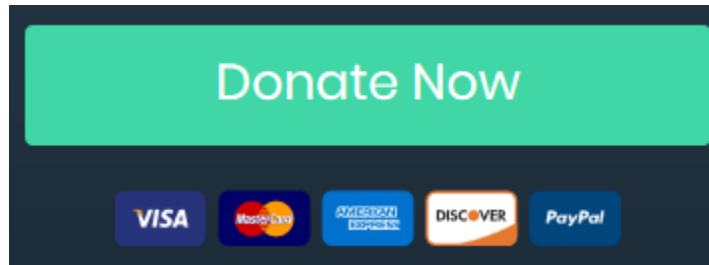

Online Donation Instructions

1. Click the Donate Now button under your parish name to make a donation through PayPal or a credit card through Pay Pal.

2. On the next page, you will see that you can make safe and secure donations in increments of \$20.00 by changing the Quantity field. Once you have updated the quantity, hit the Tab key to update the amount. Next, click on the Check out with PayPal button.