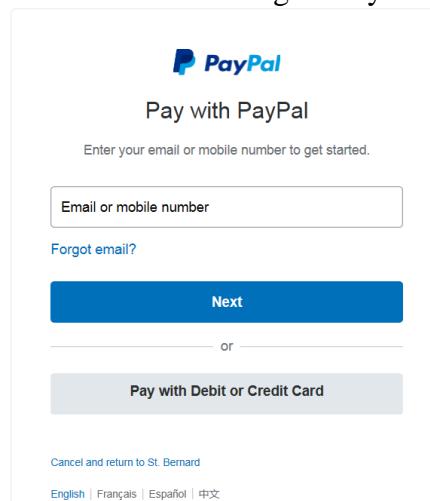

3. You then continue with your PayPal information, or click on the Pay with Debit or Credit Card button to pay with a credit card through a PayPal Guest Account.